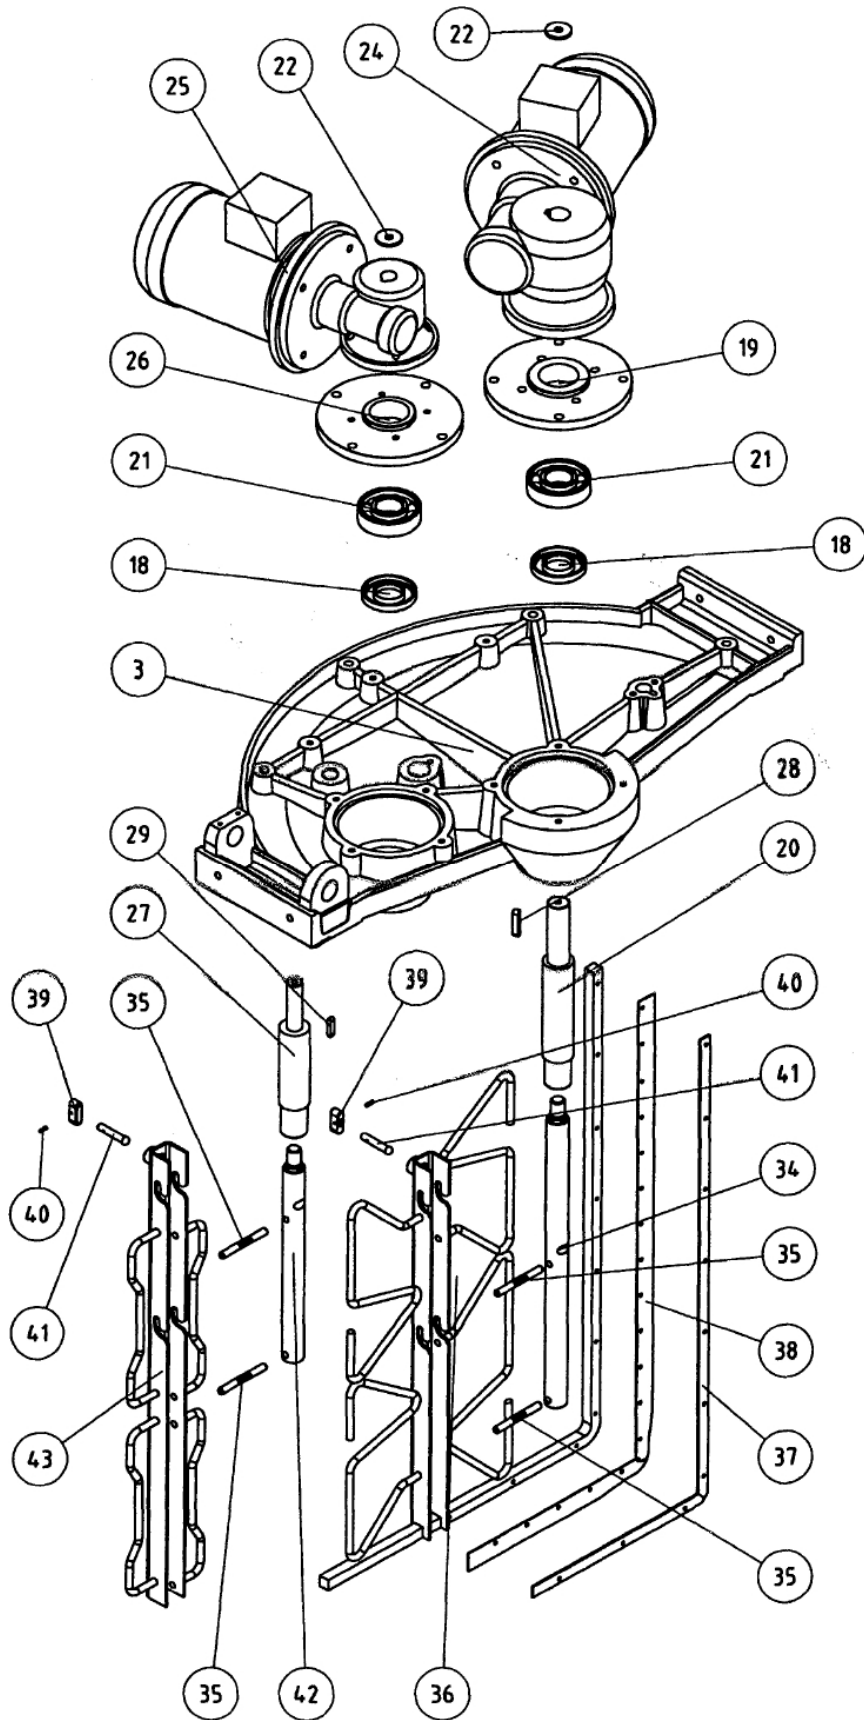

Vue éclatée motorisation pale

Paddle and drive exploded view

Nomenclature grille

Grid parts list

Rep. Item	Qté Qty	Code Part N°	DESIGNATION / DESCRIPTION
12	1	51219192	Grille / Grid
13	1	51219187	Doigt de gant FL 140 / FL 140 well rod
13	1	51219185	Doigt de gant FL 80 / FL 80 well rod
56	1	51219076	Couvercle / Lid
57	1	51219080	Support couvercle / Lid support
58	1	51204451	Rondelle nylon / Nylon washer
59	1	51219193	Bague de couvercle / Lid ring
60	2	51204869	Bague autolubrifiante / Self-lubricating ring
61	1	51219190	Support détecteur / Detector support
62	1	51219191	Bague à encoche / Slotted ring
63	1	51809068	Interrupteur de position / switch interruptor
65	1	51219188	Fourreau d'electrode / Electrode sheath
66	1	51219189	Electrode / Electrode
77	1	51212094	Bouchon / Cap
θ	1	51237626	Sonde NTC / NTC probe